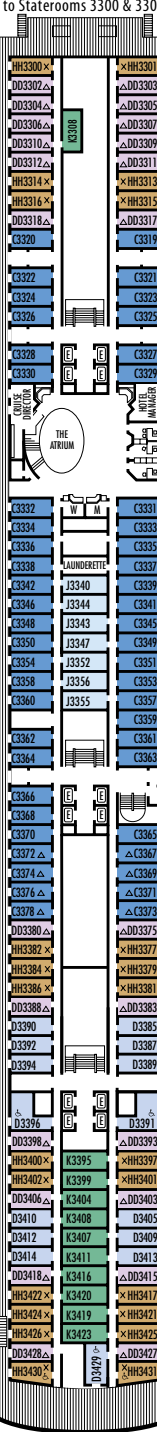

DOLPHIN DECK
Staterooms 1800-1964
90 ft. from bow to Staterooms 1800 & 1801.

52 ft. to stern from Staterooms 1955 & 1964.

MAIN DECK
Staterooms 2500-2715
103 ft. from bow to Staterooms 2500-2503.

16 ft. to stern from Staterooms 2713 & 2715.

LOWER PROMENADE DECK
Staterooms 3300-3431
118 ft. from bow to Staterooms 3300 & 3301.

21 ft. to stern from Staterooms 3429-3431.

PROMENADE DECK

UPPER PROMENADE DECK

VERANDAH DECK
Staterooms 6100-6228
138 ft. from bow to Staterooms 6100 & 6102.

52 ft. to stern from Staterooms 6225 & 6228.

NAVIGATION DECK
Staterooms 7001-7088
226 ft. from bow to Staterooms 7001 & 7002.

52 ft. to stern from Staterooms 7087 & 7088.

LIDO DECK

SPORTS DECK

**ms Volendam
ms Zaandam**