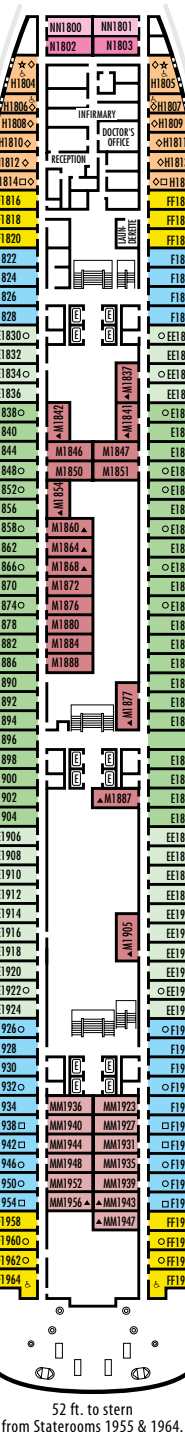

DOLPHIN DECK
Staterooms 1800-1964
90 ft. from bow to Staterooms 1800 & 1801.

52 ft. to stern from Staterooms 1955 & 1964.

MAIN DECK
Staterooms 2500-2715
103 ft. from bow to Staterooms 2500-2503.

16 ft. to stern from Staterooms 2713 & 2715.

LOWER PROMENADE DECK
Staterooms 3300-3431
118 ft. from bow to Staterooms 3300 & 3301.

21 ft. to stern from Staterooms 3429-3431.

PROMENADE DECK

UPPER PROMENADE DECK

VERANDAH DECK
Staterooms 6100-6228
138 ft. from bow to Staterooms 6100 & 6102.

52 ft. to stern from Staterooms 6225 & 6228.

NAVIGATION DECK
Staterooms 7001-7088
226 ft. from bow to Staterooms 7001 & 7002.

52 ft. to stern from Staterooms 7087 & 7088.

LIDO DECK

SPORTS DECK

**ms Volendam
ms Zaandam**

DECK PLANS & STATEROOMS

The deck plans are color-coded by category of stateroom, and the category letter precedes the stateroom number in each room. All staterooms are equipped with DVD player, flat-panel television, telephone and multi-channel music.