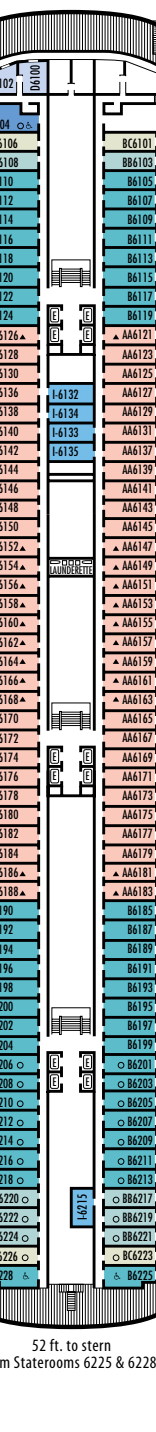

DOLPHIN DECK
Staterooms 1800-1964
90 ft. from bow to Staterooms 1800 & 1801.

52 ft. to stern from Staterooms 1955 & 1964.

MAIN DECK
Staterooms 2500-2715
103 ft. from bow to Staterooms 2500-2503.

16 ft. to stern from Staterooms 2713 & 2715.

LOWER PROMENADE DECK
Staterooms 3300-3431
118 ft. from bow to Staterooms 3300 & 3301.

21 ft. to stern from Staterooms 3429-3431.

PROMENADE DECK

UPPER PROMENADE DECK

VERANDAH DECK
Staterooms 6100-6228
138 ft. from bow to Staterooms 6100 & 6102.

52 ft. to stern from Staterooms 6225 & 6228.

NAVIGATION DECK
Staterooms 7001-7088
226 ft. from bow to Staterooms 7001 & 7002.

52 ft. to stern from Staterooms 7087 & 7088.

LIDO DECK

SPORTS DECK

**ms Volendam
ms Zaandam**