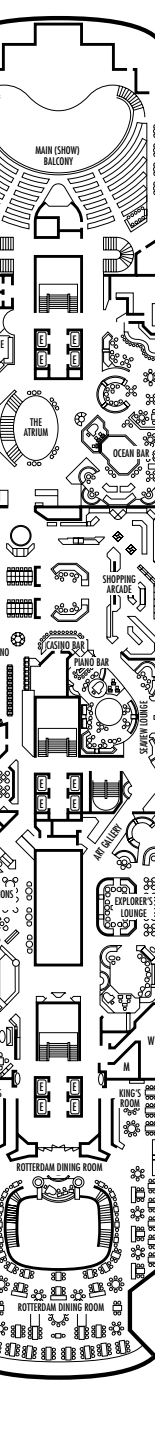

DOLPHIN DECK
Staterooms 1800-1964
90 ft. from bow to Staterooms 1800 & 1801.

52 ft. to stern from Staterooms 1955 & 1964.

MAIN DECK
Staterooms 2500-2715
103 ft. from bow to Staterooms 2500-2503.

16 ft. to stern from Staterooms 2713 & 2715.

LOWER PROMENADE DECK
Staterooms 3300-3431
118 ft. from bow to Staterooms 3300 & 3301.

21 ft. to stern from Staterooms 3429-3431.

PROMENADE DECK

UPPER PROMENADE DECK

VERANDAH DECK
Staterooms 6100-6228
138 ft. from bow to Staterooms 6100 & 6102.