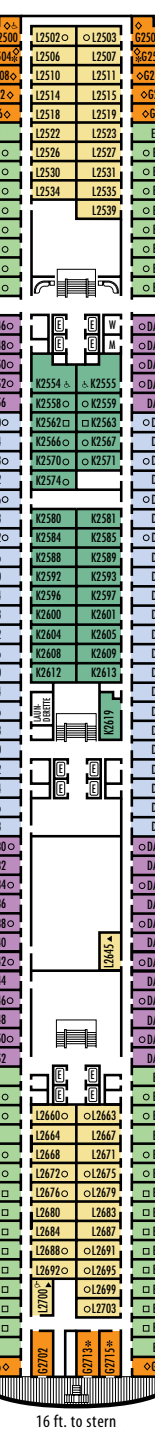

DOLPHIN DECK
Staterooms 1800-1964
90 ft. from bow to Staterooms 1800 & 1801.

52 ft. to stern from Staterooms 1955 & 1964.

MAIN DECK
Staterooms 2500-2715
103 ft. from bow to Staterooms 2500-2503.

16 ft. to stern from Staterooms 2713 & 2715.

LOWER PROMENADE DECK
Staterooms 3300-3431
118 ft. from bow to Staterooms 3300 & 3301.

21 ft. to stern from Staterooms 3429-3431.

PROMENADE DECK

UPPER PROMENADE DECK

VERANDAH DECK
Staterooms 6100-6228
138 ft. from bow to Staterooms 6100 & 6102.

52 ft. to stern from Staterooms 6225 & 6228.

NAVIGATION DECK
Staterooms 7001-7088
226 ft. from bow to Staterooms 7001 & 7002.

52 ft. to stern from Staterooms 7087 & 7088.

LIDO DECK

SPORTS DECK

**ms Volendam
ms Zaandam**