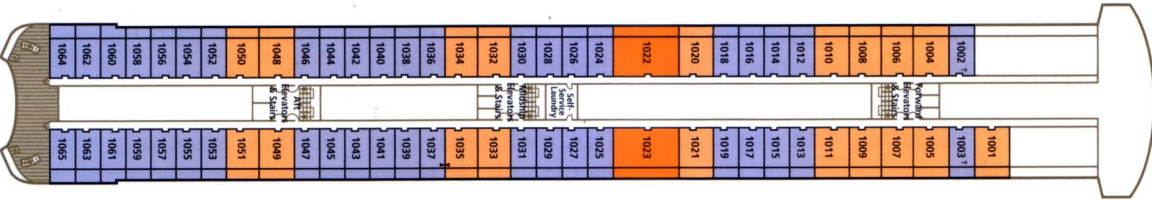

# Crystal Symphony Deck Plans

Sun Deck 12

Lido Deck 11

Penthouse Deck 10

Seabreeze Deck 9

Horizon Deck 8

Promenade Deck 7

Tiffany Deck 6

Crystal Deck 5

\* Third berth available; also available in all Penthouses (PH, PS and CP) on Deck 10  
 † Staterooms for guests with disabilities (B and D have twin beds only)    ▶ Connecting staterooms