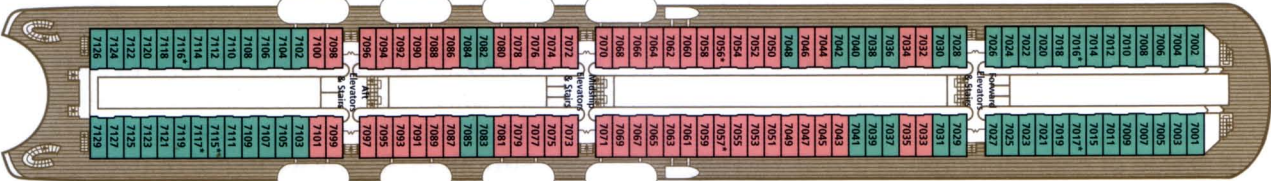

# Crystal Symphony Deck Plans

Sun Deck 12

Lido Deck 11

Penthouse Deck 10

Seabreeze Deck 9

Horizon Deck 8

Promenade Deck 7

Tiffany Deck 6

Crystal Deck 5

\* Third berth available; also available in all Penthouses (PH, PS and CP) on Deck 10  
 † Staterooms for guests with disabilities (B and D have twin beds only)    ▶ Connecting staterooms