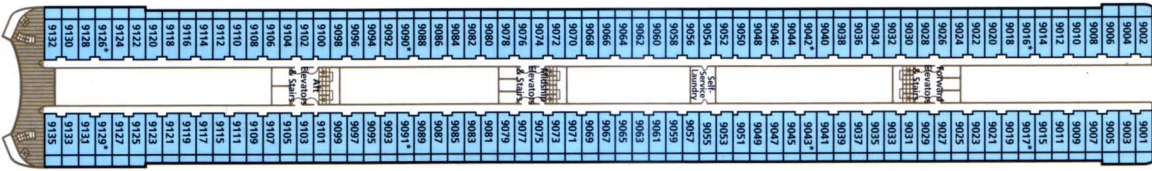

# Crystal Symphony Deck Plans

Sun Deck 12

Lido Deck 11

Penthouse Deck 10

Seabreeze Deck 9

Horizon Deck 8

Promenade Deck 7

Tiffany Deck 6

Crystal Deck 5

\* Third berth available; also available in all Penthouses (PH, PS and CP) on Deck 10  
 † Staterooms for guests with disabilities (B and D have twin beds only)    ▶ Connecting staterooms