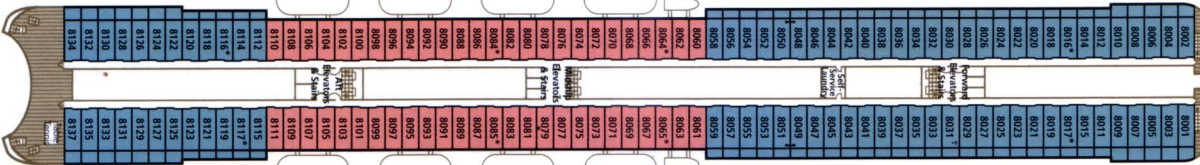

# Crystal Symphony Deck Plans

Sun Deck 12

Lido Deck 11

Penthouse Deck 10

Seabreeze Deck 9

Horizon Deck 8

Promenade Deck 7

Tiffany Deck 6

Crystal Deck 5

\* Third berth available; also available in all Penthouses (PH, PS and CP) on Deck 10  
 † Staterooms for guests with disabilities (B and D have twin beds only)    ▶ Connecting staterooms