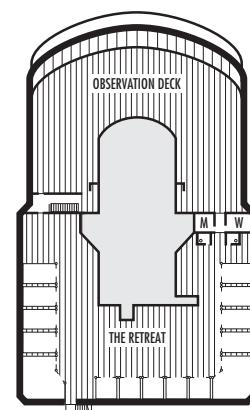

Important Note: Not all staterooms within each category have the same furniture configuration and/or facilities. Appropriate symbols within the rooms on the deck plans describe differences from the stateroom descriptions below.

All information is subject to change.

STATEROOM SYMBOL LEGEND

- Quad (2 lower beds, 1 sofa bed, 1 upper)
- Triple (2 lower beds, 1 sofa bed)
- △ Partial sea view
- × Fully obstructed view
- + Connecting rooms
- Shower only
- ♠ Single sink vanity
- Staterooms have solid steel verandah railings instead of clear-view Plexiglas® railings

ACCESSIBILITY STATEROOM SYMBOL LEGEND

- ♿ Suites SC6175 & SC6164 are fully accessible, bathtub and roll-in shower. Suite SS6108 and staterooms I-8037, VB6004, VB6003, D1100, C1082, C1081, J1074, K1012 & K1011 are fully accessible, roll-in shower only.
- ▼ Suites SY8068, SY5002 & SY5001 are fully accessible with single side approach to the bed, bathtub and roll-in shower
- ★ Staterooms VA8032, VA8031, VA6049, VA5140, VA5137, VA5054, VA5051, VA4132, VA4131, H4090, H4089, VA4052 & VA4051 are ambulatory accessible, roll-in shower only

For more information regarding accessibility features on our ships please visit the [Accessibility](#) section of our website.

Sports Deck