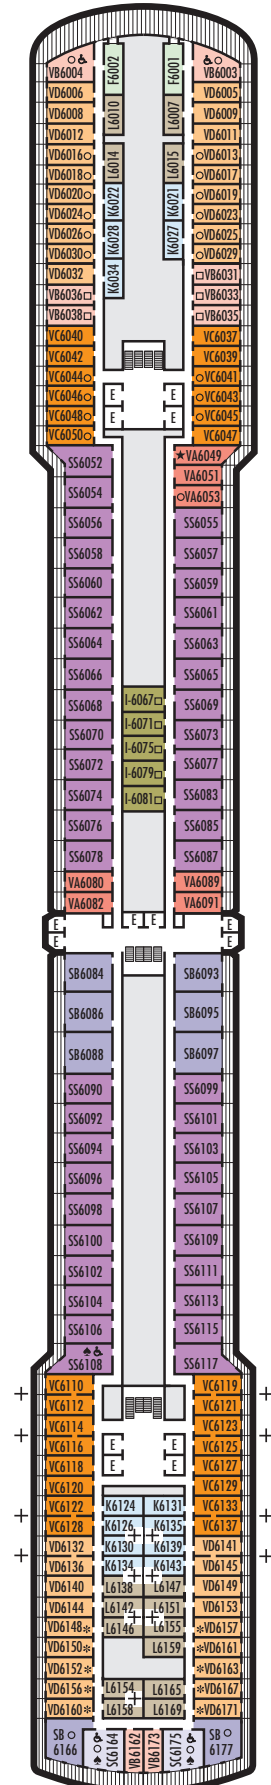

For more information regarding accessibility features on our ships please visit the [Accessibility](#) section of our website.

VERANDAH SUITES

SB SC

Neptune Suites: 2 lower beds convertible to 1 king-size bed, bathroom with dual sink vanity, full-size whirlpool bath & shower & additional shower stall, large sitting area, dressing room, private verandah, 1 sofa bed for 2 persons, floor-to-ceiling windows. Approximately 500–712 sq. ft. including verandah.

SS

Signature Suites: 2 lower beds convertible to 1 queen-size bed, bathroom with dual sink vanity, full-size whirlpool bath & shower & additional shower stall, large sitting area, private verandah, 1 sofa bed for 1 person, floor-to-ceiling windows. Approximately 372–384 sq. ft. including verandah.

VERANDAH STATEROOMS

VA VB VC VD

Verandah: 2 lower beds convertible to 1 queen-size bed, bathtub & shower, sitting area, private verandah, floor-to-ceiling windows. Approximately 213–359 sq. ft. including verandah.

OCEAN-VIEW STATEROOMS

F

Large: 2 lower beds convertible to 1 queen-size bed, bathtub & shower. Approximately 174–180 sq. ft.

INTERIOR STATEROOMS

I K

Large or Standard: 2 lower beds convertible to 1 queen-size bed, shower. Approximately 151–233 sq. ft.

L

Standard: 2 lower beds convertible to 1 queen-size bed, shower. Approximately 151–233 sq. ft.