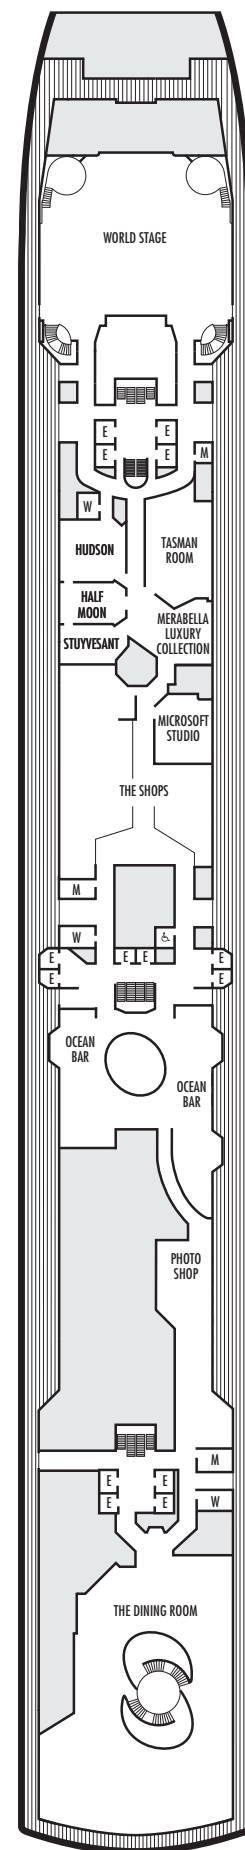

EFFECTIVE UNTIL OCTOBER 6, 2021

OOSTERDAM

DECK PLANS & STATEROOMS

The deck plans are color-coded by category of stateroom, and the category letter precedes the stateroom number in each room. All staterooms are equipped with interactive LED television with On Demand movies, programming and multichannel music; mini-bar; mini-safe; data port; telephone.

Important Note: Not all staterooms within each category have the same furniture configuration and/or facilities. Appropriate symbols within the rooms on the deck plans describe differences from the stateroom descriptions below.

All information is subject to change.

STATEROOM SYMBOL LEGEND

- Quad (2 lower beds, 1 sofa bed, 1 upper)
- Triple (2 lower beds, 1 sofa bed)
- △ Partial sea view
- × Fully obstructed view
- + Connecting rooms
- Shower only
- ♠ Single sink vanity
- Staterooms have solid steel verandah railings instead of clear-view Plexiglas® railings

ACCESSIBILITY STATEROOM SYMBOL LEGEND

- ♿ Suites SC6175 & SC6164 are fully accessible, bathtub and roll-in shower. Suite SS6108 and staterooms I-8037, VB6004, VB6003, D1100, C1082, C1081, J1074, K1012 & K1011 are fully accessible, roll-in shower only.
- ▼ Suites SY8068, SY5002 & SY5001 are fully accessible with single side approach to the bed, bathtub and roll-in shower
- ★ Staterooms VA8032, VA8031, VA6049, VA5140, VA5137, VA5054, VA5051, VA4132, VA4131, H4090, H4089, VA4052 & VA4051 are ambulatory accessible, roll-in shower only

For more information regarding accessibility features on our ships please visit the [Accessibility](#) section of our website.

Promenade Deck