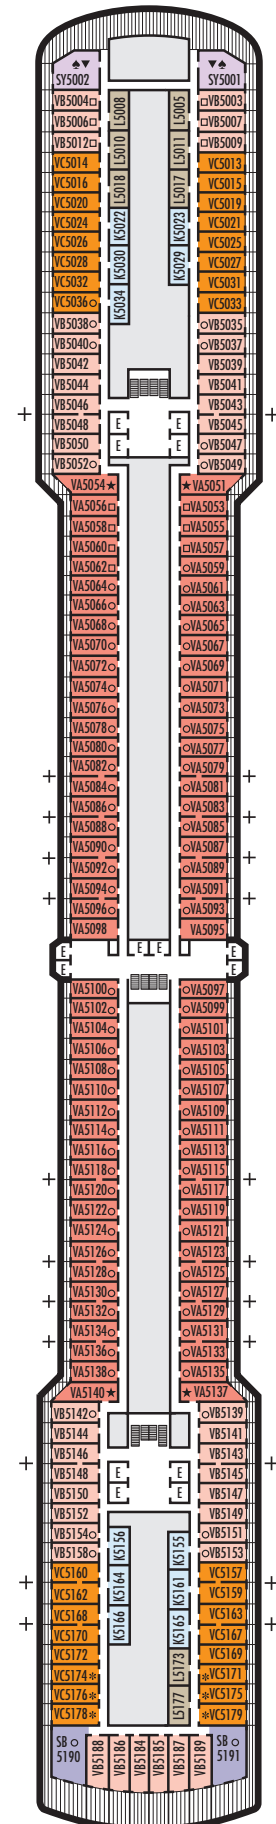

For more information regarding accessibility features on our ships please visit the [Accessibility](#) section of our website.

VERANDAH SUITES

SB

Neptune Suites: 2 lower beds convertible to 1 king-size bed, bathroom with dual sink vanity, full-size whirlpool bath & shower & additional shower stall, large sitting area, dressing room, private verandah, 1 sofa bed for 2 persons, floor-to-ceiling windows. Approximately 500–712 sq. ft. including verandah.

SY

Signature Suites: 2 lower beds convertible to 1 queen-size bed, bathroom with dual sink vanity, full-size whirlpool bath & shower & additional shower stall, large sitting area, private verandah, 1 sofa bed for 1 person, floor-to-ceiling windows. Approximately 372–384 sq. ft. including verandah.

VERANDAH STATEROOMS

VA VB VC

Verandah: 2 lower beds convertible to 1 queen-size bed, bathtub & shower, sitting area, private verandah, floor-to-ceiling windows. Approximately 212–359 sq. ft. including verandah.

INTERIOR STATEROOMS

K

Large or Standard: 2 lower beds convertible to 1 queen-size bed, shower. Approximately 151–233 sq. ft.

L

Standard: 2 lower beds convertible to 1 queen-size bed, shower. Approximately 151–233 sq. ft.

DECK 5—VERANDAH DECK Staterooms 5001–5191

Verandah Deck