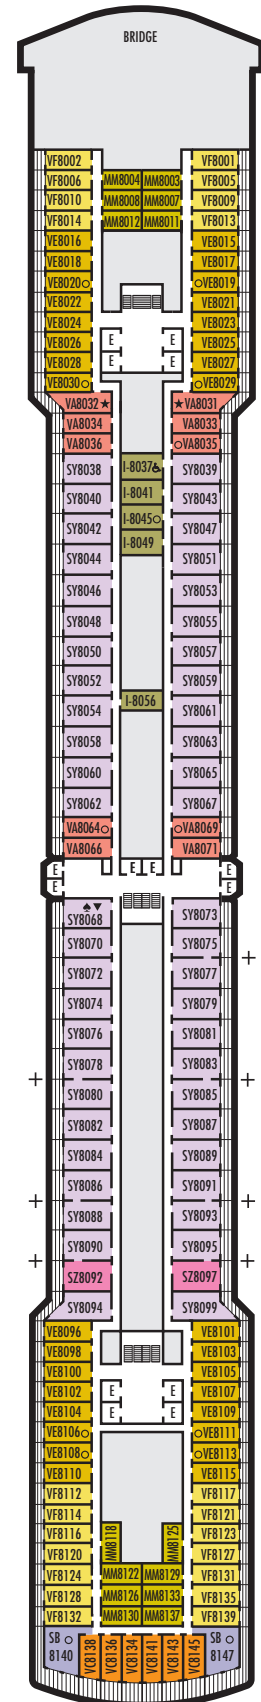

For more information regarding accessibility features on our ships please visit the [Accessibility](#) section of our website.

VERANDAH SUITES

SB

Neptune Suites: 2 lower beds convertible to 1 king-size bed, bathroom with dual sink vanity, full-size whirlpool bath & shower & additional shower stall, large sitting area, dressing room, private verandah, 1 sofa bed for 2 persons, floor-to-ceiling windows.
Approximately 500–712 sq. ft. including verandah.

SY SZ

Signature Suites: 2 lower beds convertible to 1 queen-size bed, bathroom with dual sink vanity, full-size whirlpool bath & shower & additional shower stall, large sitting area, private verandah, 1 sofa bed for 1 person, floor-to-ceiling windows.
Approximately 372–384 sq. ft. including verandah.

VERANDAH STATEROOMS

VA VC VE VF

Verandah: 2 lower beds convertible to 1 queen-size bed, bathtub & shower, sitting area, private verandah, floor-to-ceiling windows.
Approximately 212–359 sq. ft. including verandah.

INTERIOR STATEROOMS

I MM

Large or Standard: 2 lower beds convertible to 1 queen-size bed, shower.
Approximately 151–233 sq. ft.

Navigation Deck