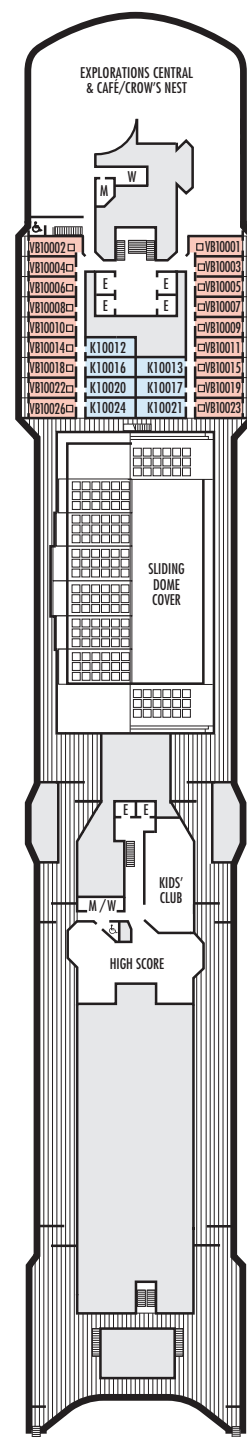

All information is subject to change.

STATEROOM SYMBOL LEGEND

- Quad (2 lower beds, 1 sofa bed, 1 upper)
- Triple (2 lower beds, 1 sofa bed)
- △ Partial sea view
- × Fully obstructed view
- + Connecting rooms
- Shower only
- ♣ Single sink vanity
- Staterooms have solid steel verandah railings instead of clear-view Plexiglas® railings

ACCESSIBILITY STATEROOM SYMBOL LEGEND

- ♿ Suites SC6175 & SC6164 are fully accessible, bathtub and roll-in shower. Suite SS6108 and staterooms I-8037, VB6004, VB6003, D1100, C1082, C1081, J1074, K1012 & K1011 are fully accessible, roll-in shower only.
- ▼ Suites SY8068, SY5002 & SY5001 are fully accessible with single side approach to the bed, bathtub and roll-in shower
- ★ Staterooms VA8032, VA8031, VA6049, VA5140, VA5137, VA5054, VA5051, VA4132, VA4131, H4090, H4089, VA4052 & VA4051 are ambulatory accessible, roll-in shower only

For more information regarding accessibility features on our ships please visit the [Accessibility](#) section of our website.

VERANDAH STATEROOMS

VB

Verandah: 2 lower beds convertible to 1 queen-size bed, bathtub & shower, sitting area, private verandah, floor-to-ceiling windows. Approximately 212–359 sq. ft including verandah.

INTERIOR STATEROOMS

K

Large or Standard: 2 lower beds convertible to 1 queen-size bed, shower. Approximately 151–233 sq. ft.

Observation Deck