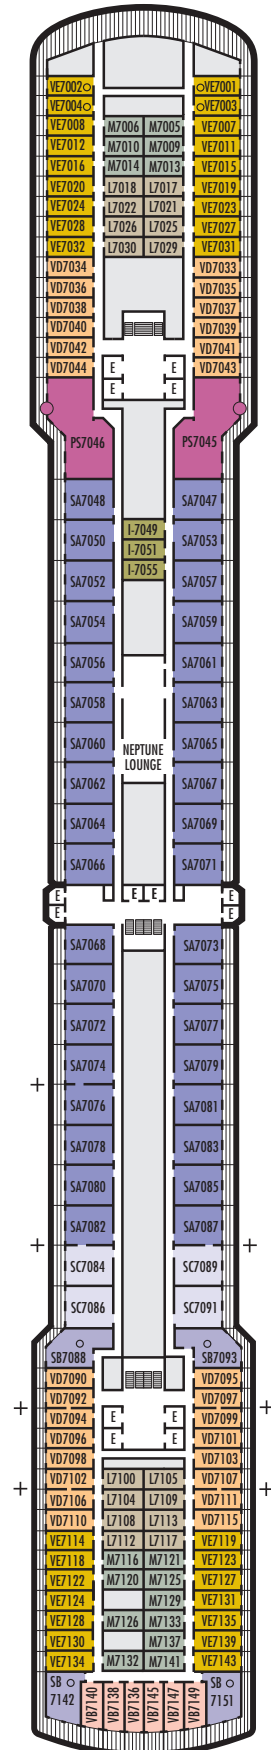

EFFECTIVE UNTIL OCTOBER 6, 2021

OOSTERDAM

DECK PLANS & STATEROOMS

The deck plans are color-coded by category of stateroom, and the category letter precedes the stateroom number in each room. All staterooms are equipped with interactive LED television with On Demand movies, programming and multichannel music; mini-bar; mini-safe; data port; telephone.

Important Note: Not all staterooms within each category have the same furniture configuration and/or facilities. Appropriate symbols within the rooms on the deck plans describe differences from the stateroom descriptions below.

All information is subject to change.

STATEROOM SYMBOL LEGEND

- Quad (2 lower beds, 1 sofa bed, 1 upper)
- Triple (2 lower beds, 1 sofa bed)
- △ Partial sea view
- X Fully obstructed view
- + Connecting rooms
- Shower only
- ♠ Single sink vanity
- Staterooms have solid steel verandah railings instead of clear-view Plexiglas® railings

ACCESSIBILITY STATEROOM SYMBOL LEGEND

- ♿ Suites SC6175 & SC6164 are fully accessible, bathtub and roll-in shower. Suite SS6108 and staterooms I-8037, VB6004, VB6003, D1100, C1082, C1081, J1074, K1012 & K1011 are fully accessible, roll-in shower only.
- ▼ Suites SY8068, SY5002 & SY5001 are fully accessible with single side approach to the bed, bathtub and roll-in shower
- ★ Staterooms VA8032, VA8031, VA6049, VA5140, VA5137, VA5054, VA5051, VA4132, VA4131, H4090, H4089, VA4052 & VA4051 are ambulatory accessible, roll-in shower only

For more information regarding accessibility features on our ships please visit the [Accessibility](#) section of our website.

VERANDAH SUITES

PS