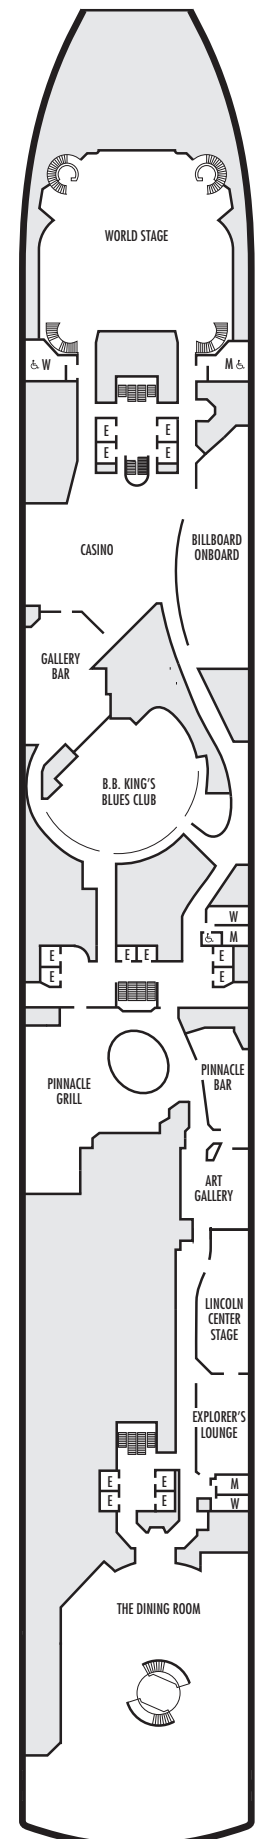

EFFECTIVE UNTIL OCTOBER 6, 2021

OOSTERDAM

DECK PLANS & STATEROOMS

The deck plans are color-coded by category of stateroom, and the category letter precedes the stateroom number in each room. All staterooms are equipped with interactive LED television with On Demand movies, programming and multichannel music; mini-bar; mini-safe; data port; telephone.

Important Note: Not all staterooms within each category have the same furniture configuration and/or facilities. Appropriate symbols within the rooms on the deck plans describe differences from the stateroom descriptions below.

All information is subject to change.

STATEROOM SYMBOL LEGEND

- Quad (2 lower beds, 1 sofa bed, 1 upper)
- Triple (2 lower beds, 1 sofa bed)
- △ Partial sea view
- × Fully obstructed view
- + Connecting rooms
- Shower only
- ♣ Single sink vanity
- Staterooms have solid steel verandah railings instead of clear-view Plexiglas® railings

ACCESSIBILITY STATEROOM SYMBOL LEGEND

- ♿ Suites SC6175 & SC6164 are fully accessible, bathtub and roll-in shower. Suite SS6108 and staterooms I-8037, VB6004, VB6003, D1100, C1082, C1081, J1074, K1012 & K1011 are fully accessible, roll-in shower only.
- ▼ Suites SY8068, SY5002 & SY5001 are fully accessible with single side approach to the bed, bathtub and roll-in shower
- ★ Staterooms VA8032, VA8031, VA6049, VA5140, VA5137, VA5054, VA5051, VA4132, VA4131, H4090, H4089, VA4052 & VA4051 are ambulatory accessible, roll-in shower only

For more information regarding accessibility features on our ships please visit the [Accessibility](#) section of our website.