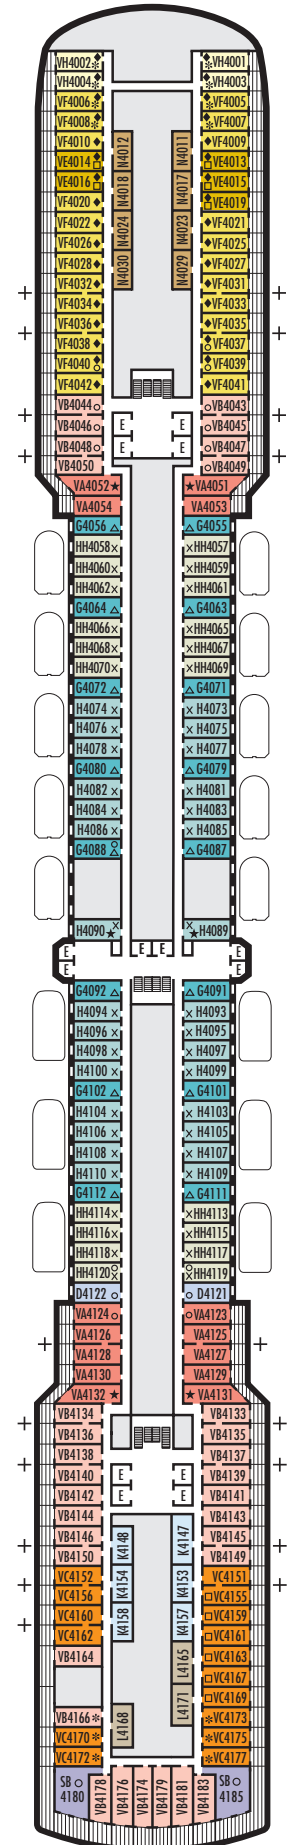

For more information regarding accessibility features on our ships please visit the [Accessibility](#) section of our website.

VERANDAH SUITES

■ SB

Neptune Suites: 2 lower beds convertible to 1 king-size bed, bathroom with dual sink vanity, full-size whirlpool bath & shower & additional shower stall, large sitting area, dressing room, private verandah, 1 sofa bed for 2 persons, floor-to-ceiling windows. Approximately 500–712 sq. ft. including verandah.

VERANDAH STATEROOMS

■ VA ■ VB ■ VC ■ VE ■ VF ■ VH

Verandah: 2 lower beds convertible to 1 queen-size bed, bathtub & shower, sitting area, private verandah, floor-to-ceiling windows. Approximately 212–359 sq. ft. including verandah.

OCEAN-VIEW STATEROOMS

■ D

Large: 2 lower beds convertible to 1 queen-size bed, bathtub & shower. Approximately 174–180 sq. ft.

■ G ■ H ■ HH

Large: 2 lower beds convertible to 1 queen-size bed, bathtub & shower. All G-category staterooms have partial sea views. All H- & HH-category staterooms have fully obstructed views. Approximately 174–180 sq. ft.

INTERIOR STATEROOMS

■ K

Large or Standard: 2 lower beds convertible to 1 queen-size bed, shower. Approximately 151–233 sq. ft.

■ L ■ N

Standard: 2 lower beds convertible to 1 queen-size bed, shower. Approximately 151–233 sq. ft.

DECK 4—UPPER PROMENADE DECK

Staterooms 4001–4185

Upper Promenade Deck