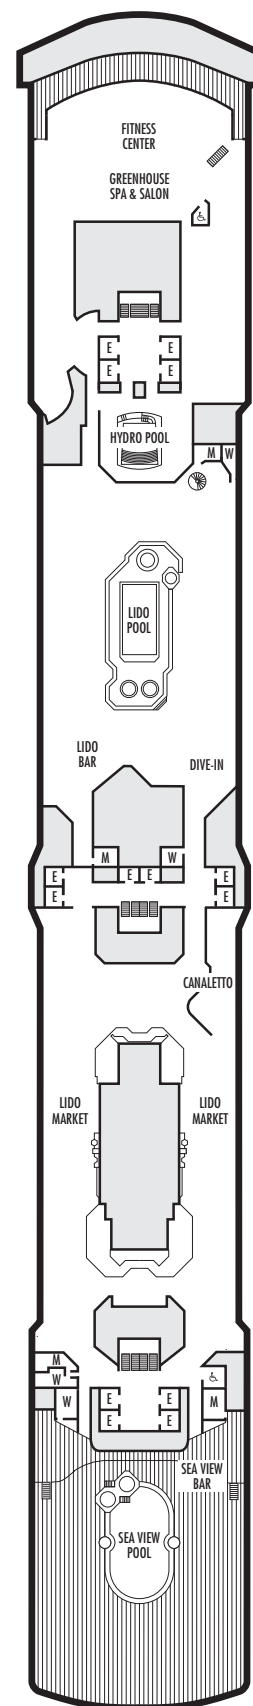

Important Note: Not all staterooms within each category have the same furniture configuration and/or facilities. Appropriate symbols within the rooms on the deck plans describe differences from the stateroom descriptions below.

All information is subject to change.

STATEROOM SYMBOL LEGEND

- Quad (2 lower beds, 1 sofa bed, 1 upper)
- Triple (2 lower beds, 1 sofa bed)
- △ Partial sea view
- × Fully obstructed view
- + Connecting rooms
- Shower only
- ♣ Single sink vanity
- Staterooms have solid steel verandah railings instead of clear-view Plexiglas® railings

ACCESSIBILITY STATEROOM SYMBOL LEGEND

- ♿ Suites SC6175 & SC6164 are fully accessible, bathtub and roll-in shower. Suite SS6108 and staterooms I-8037, VB6004, VB6003, D1100, C1082, C1081, J1074, K1012 & K1011 are fully accessible, roll-in shower only.
- ▼ Suites SY8068, SY5002 & SY5001 are fully accessible with single side approach to the bed, bathtub and roll-in shower
- ★ Staterooms VA8032, VA8031, VA6049, VA5140, VA5137, VA5054, VA5051, VA4132, VA4131, H4090, H4089, VA4052 & VA4051 are ambulatory accessible, roll-in shower only

For more information regarding accessibility features on our ships please visit the [Accessibility](#) section of our website.

Lido Deck