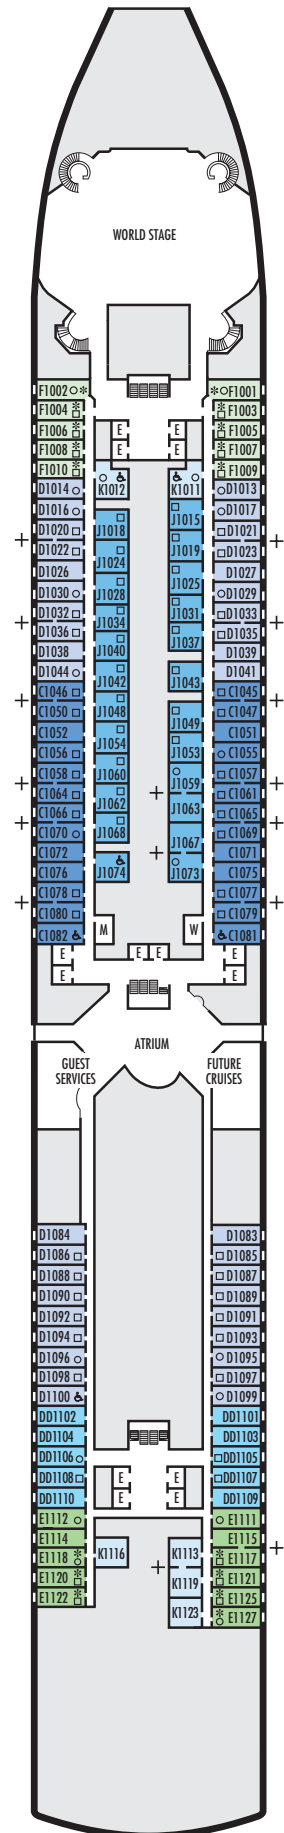

All information is subject to change.

STATEROOM SYMBOL LEGEND

- Quad (2 lower beds, 1 sofa bed, 1 upper)
- Triple (2 lower beds, 1 sofa bed)
- △ Partial sea view
- X Fully obstructed view
- + Connecting rooms
- Shower only
- ♠ Single sink vanity
- Staterooms have solid steel verandah railings instead of clear-view Plexiglas® railings

ACCESSIBILITY STATEROOM SYMBOL LEGEND

- ♿ Suites SC6175 & SC6164 are fully accessible, bathtub and roll-in shower. Suite SS6108 and staterooms I-8037, VB6004, VB6003, D1100, C1082, C1081, J1074, K1012 & K1011 are fully accessible, roll-in shower only.
- ▼ Suites SY8068, SY5002 & SY5001 are fully accessible with single side approach to the bed, bathtub and roll-in shower
- ★ Staterooms VA8032, VA8031, VA6049, VA5140, VA5137, VA5054, VA5051, VA4132, VA4131, H4090, H4089, VA4052 & VA4051 are ambulatory accessible, roll-in shower only

For more information regarding accessibility features on our ships please visit the [Accessibility](#) section of our website.

OCEAN-VIEW STATEROOMS

- C D DD E F
- **Large:** 2 lower beds convertible to 1 queen-size bed, bathtub & shower.
  Approximately 174–180 sq. ft.

INTERIOR STATEROOMS

- J
- **Large:** 2 lower beds convertible to 1 queen-size bed, shower.
  Approximately 151–233 sq. ft.
- K
- **Large or Standard:** 2 lower beds convertible to 1 queen-size bed, shower.
  Approximately 151–233 sq. ft.

DECK 1—MAIN DECK

Staterooms 1001–1127

Main Deck